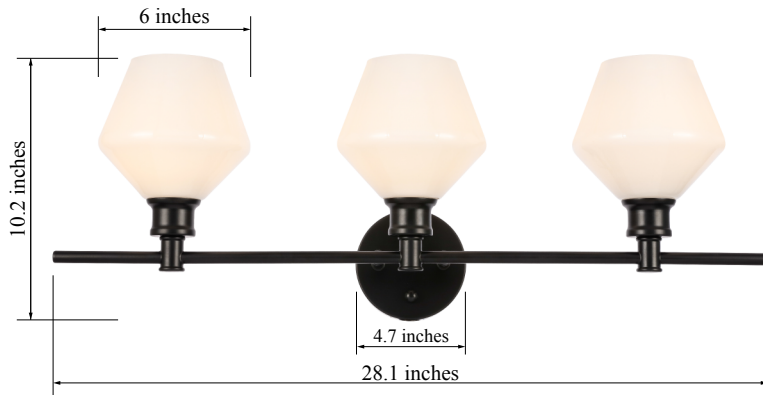

## GENE COLLECTION

Gene 3-Light Wall lamp Frosted white Glass

Black  
Item No:LD2317BK

Brass  
Item No:LD2317BR

Chrome  
Item No:LD2317C

Available Finishes

### Dimensions

Back plate Size(in)	D4.7"H1"
Chain/Rod Length	N/A
Width	28.1"
Extension	8"
Height	10.2"
Maximum Height	N/A

### Specifications

Finish	3 Finishes
Material	Iron / Glass
Glass Color	Frosted white
Type	Wall lamp
Hanging Device	N/A
Voltage	110-125V
Dimmable	Yes
Warranty	1 Year Limited
Shipment Type	Small Parcel